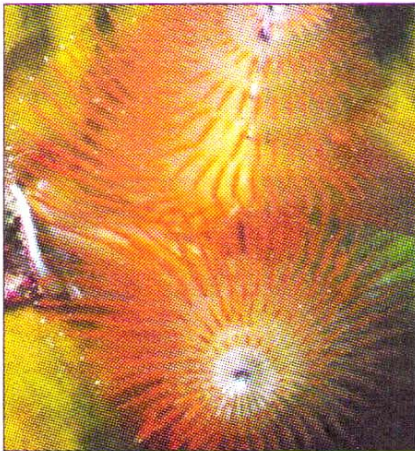

TRAVEL SNAPS

DEEP QUEST 2 EXPEDITIONS: CUBA

by: Calvin White

Moray Eel

Christmas tree anemones

Canon of the Cristobal Colon

The Canadian led expedition team, Deep Quest 2 Expeditions, shared with us some great photos from their recent project that they began filming in Cuba. While in Cuba they managed to capture some great images of marine life and shipwrecks. The team was led by founder of Deep Quest 2 Expeditions, Kenn Feigelman. For more information on Deep Quest 2 Expeditions please visit their website at www.deepquest2expeditions.com.

Photos submitted to SNAP by Deep Quest 2 Expeditions

Gillian from Wolfe Island with Machine gun bullets recovered from the 1898 flagship, the Cristobal

Kenn Feigelman, founder of Deep Quest 2 Expeditions